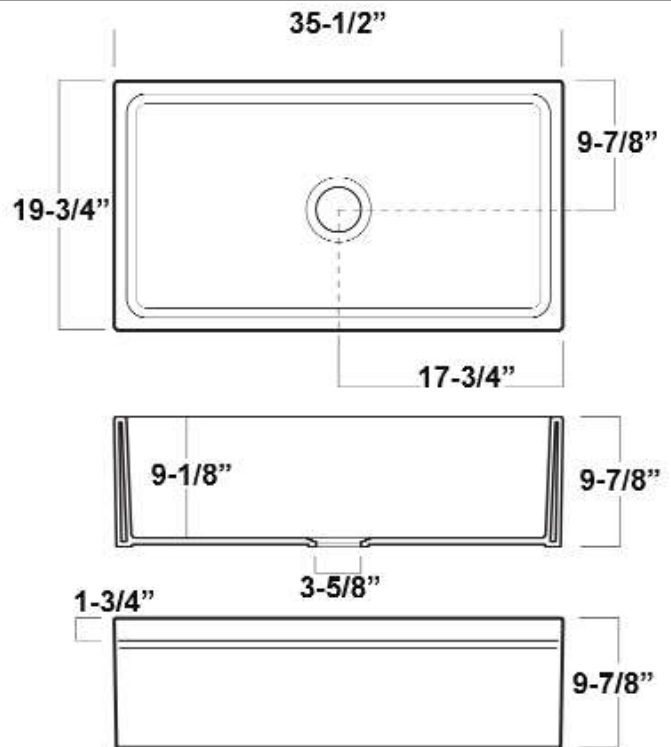

**36" HINTON SINGLE  
BOWL FARMER SINK**

Cat. No  
FSSB1004

**Features:**

- ▶ Constructed of fine fireclay for beauty and durability
- ▶ Fireclay provides a smooth, waveless surface
- ▶ Non-porous surface resists heat, stains and cracking
- ▶ Sides and front have 1" rim
- ▶ Sink is finished on four sides
- ▶ Available in 2 colors
- ▶ Drain sold separately

**Colors**

**WH** White  
**BQ** Bisque

W: 35-1/2"  
D: 19-3/4"  
H: 9-7/8"

**Interior Dimensions:**

Basin Interior: 33-1/2" W x 16-3/4" D  
Basin Depth: 9"

Dimensions of fixture are nominal and may vary within the range of tolerances established by ANSI Standard A112.19.2. Dimensions and specifications subject to change without notice.