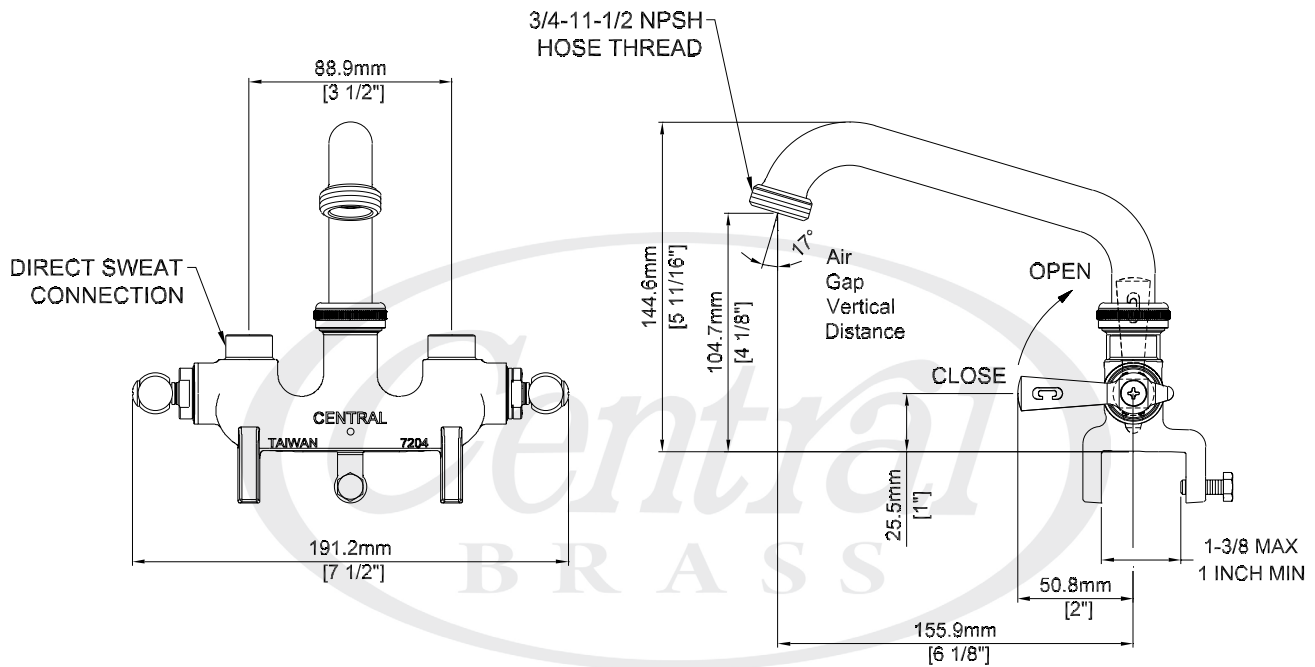

Brecksville, OH
www.centralbrass.com
Central Brass Company © 2011