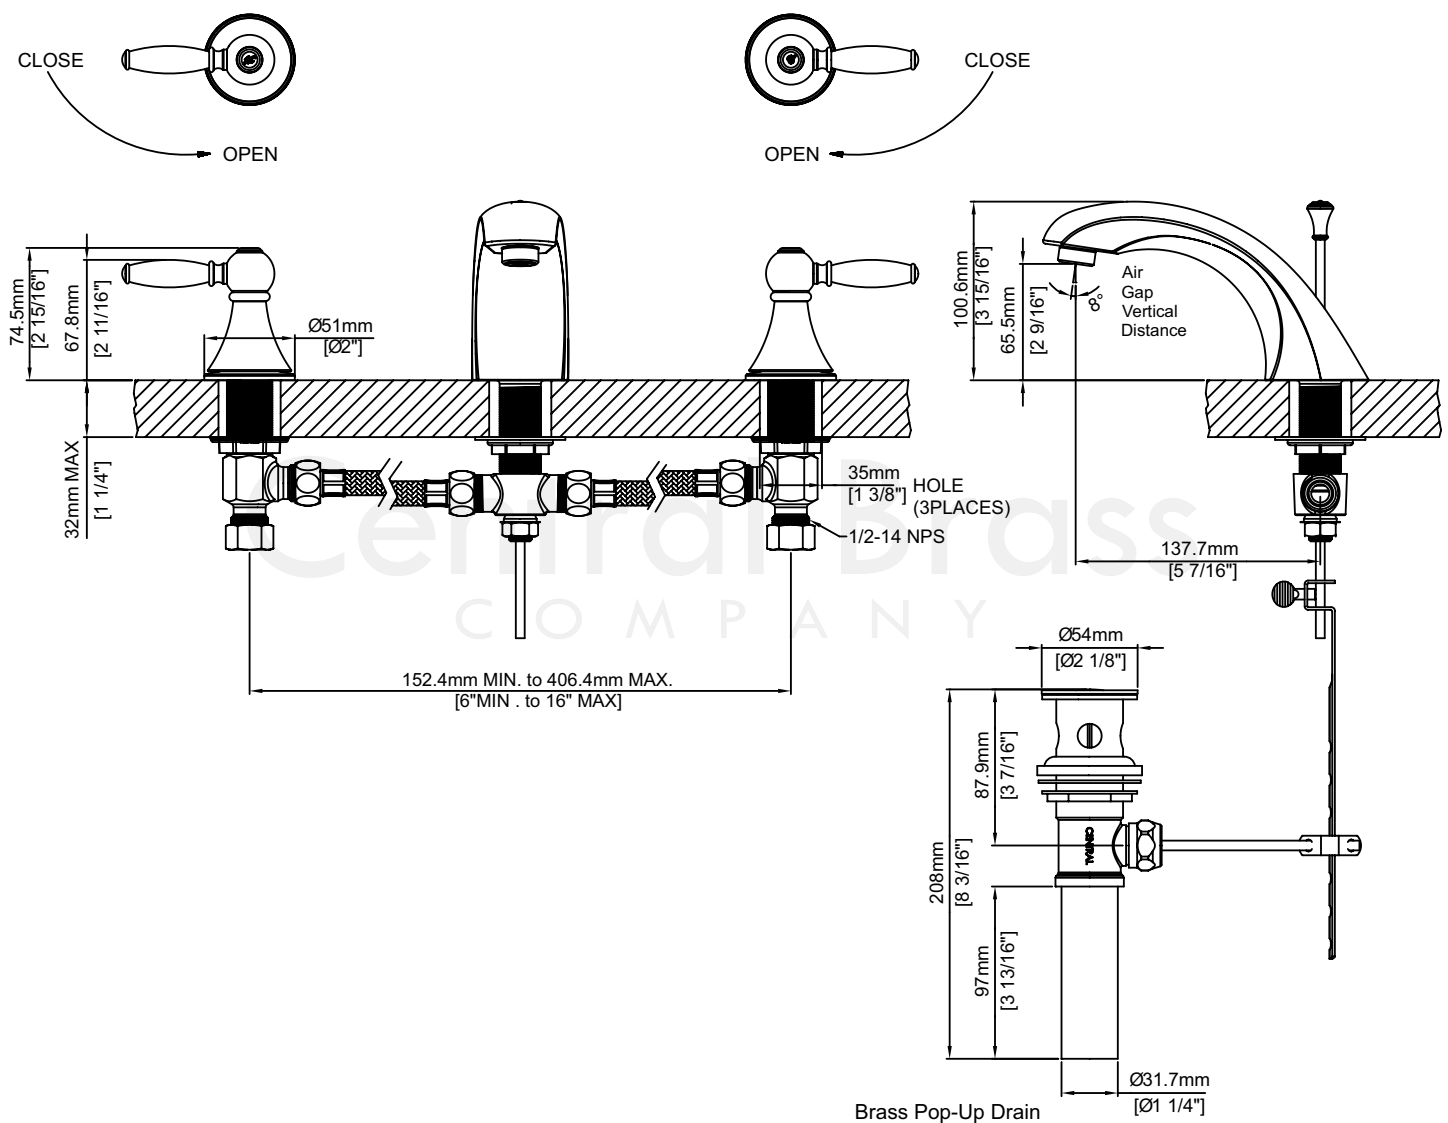

#### FEATURES & SPECIFICATIONS

- Lever Handles
- 5-7/16" 'C' Style Spout
- Flexible Hose Connections
- Ceramic Disc Cartridges
- 3-Hole 6" to 24" Installation
- Brass Pop-Up Drain Assembly 1.5 GPM Flow Rate
- 1.5 GPM Flow Rate

### Two Handle Widespread Lavatory Faucet

81172-D12AL1/REV. 11 2016

Product Specifications subject to change without notice