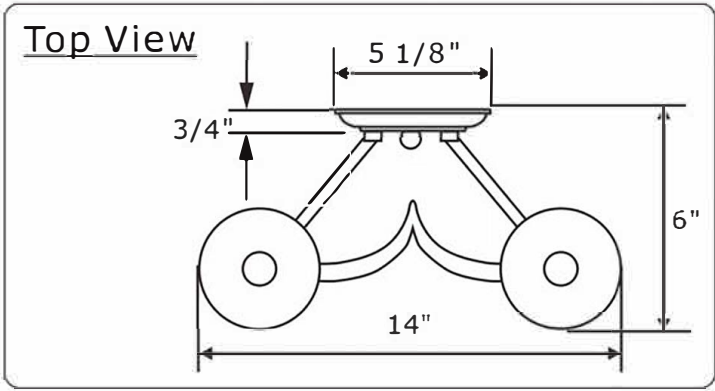

You will need  
 2 Candelabra bulb.  
 40 Watts Recommended.  
 60 Watts Max.  
 Bulb not included.

- A = (14mm-3holes+50mm)x4sets
- B = (18mm Square+14mm+63mm)x1pc
- C = (14mm+63mm)x1pc

- D = (14mm\*9)x2sets
- E = (14mm\*4+14mm-3holes+14mm\*4)x1pc