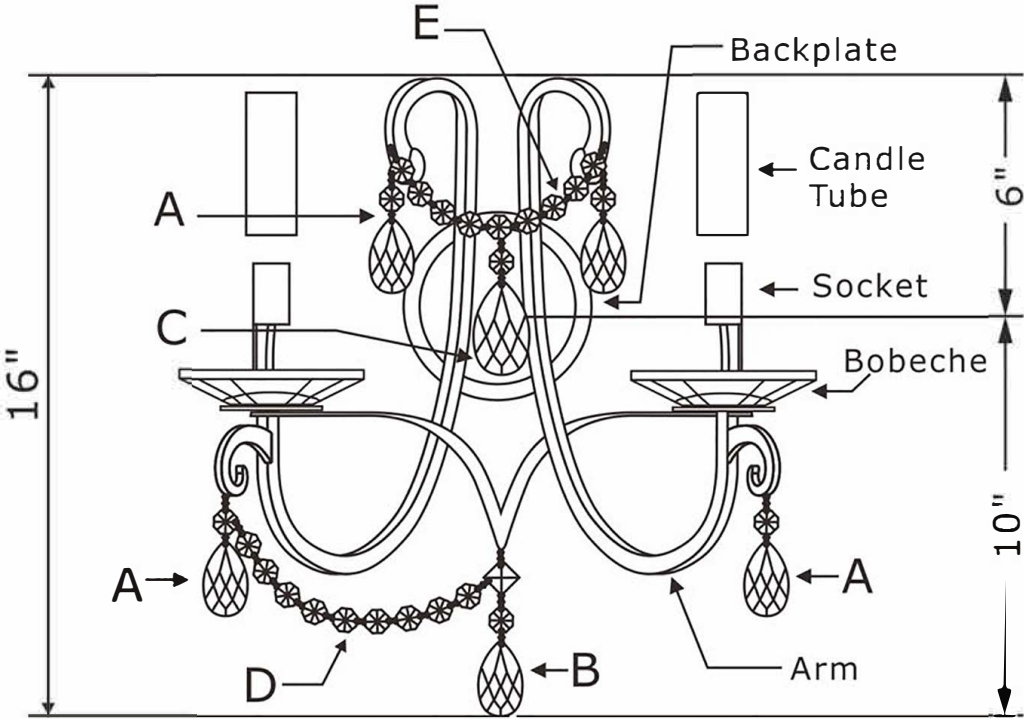

**WARNING:**

Electrical Danger Turn Power Off

All electrical components must be installed by a licensed electrician in accordance with the National Electric Code and the appropriate local electrical codes.

You will need  
 2 Candelabra bulb.  
 40 Watts Recommended.  
 60 Watts Max.  
 Bulb not included.

- A = (14mm-3holes+50mm)x4sets
- B = (18mm Square+14mm+63mm)x1pc
- C = (14mm+63mm)x1pc

- D = (14mm\*9)x2sets
- E = (14mm\*4+14mm-3holes+14mm\*4)x1pc