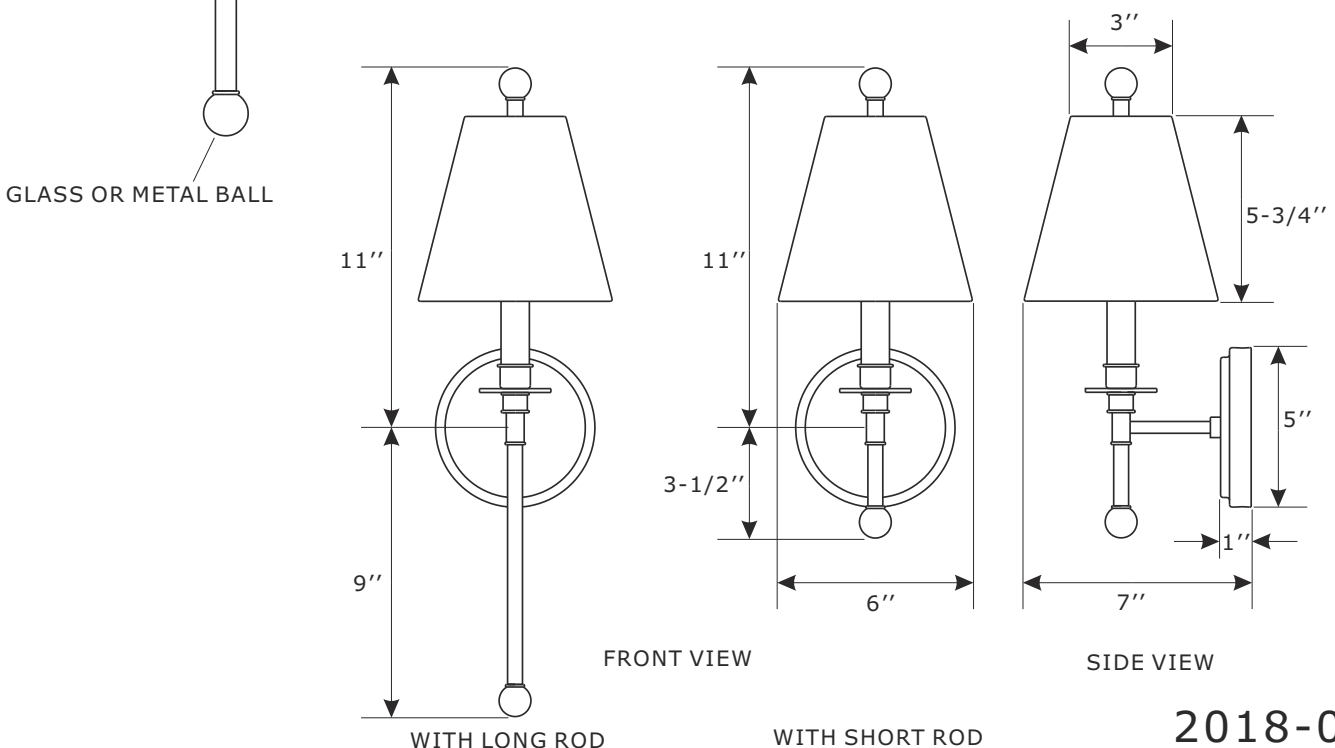

Electrical Danger

Turn Power off

All electrical components must be installed by a licensed electrician in accordance with the National Electric Code and the appropriate local electrical codes.

You will need 1 Candelabra bulbs 60 Watts recommended, Use LED bulbs for Extended use. Bulb not included