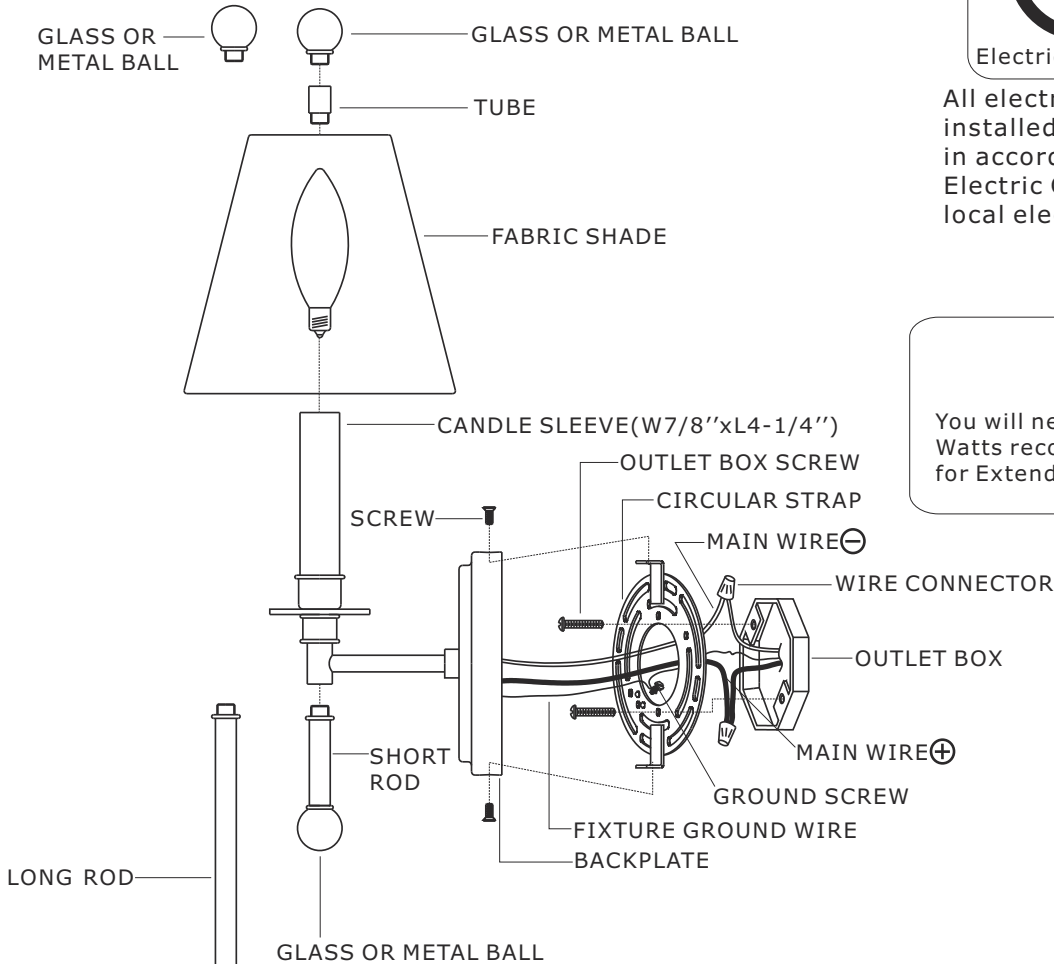

Electrical Danger

Turn Power off

All electrical components must be installed by a licensed electrician in accordance with the National Electric Code and the appropriate local electrical codes.

You will need 1 Candelabra bulbs 60 Watts recommended, Use LED bulbs for Extended use. Bulb not included