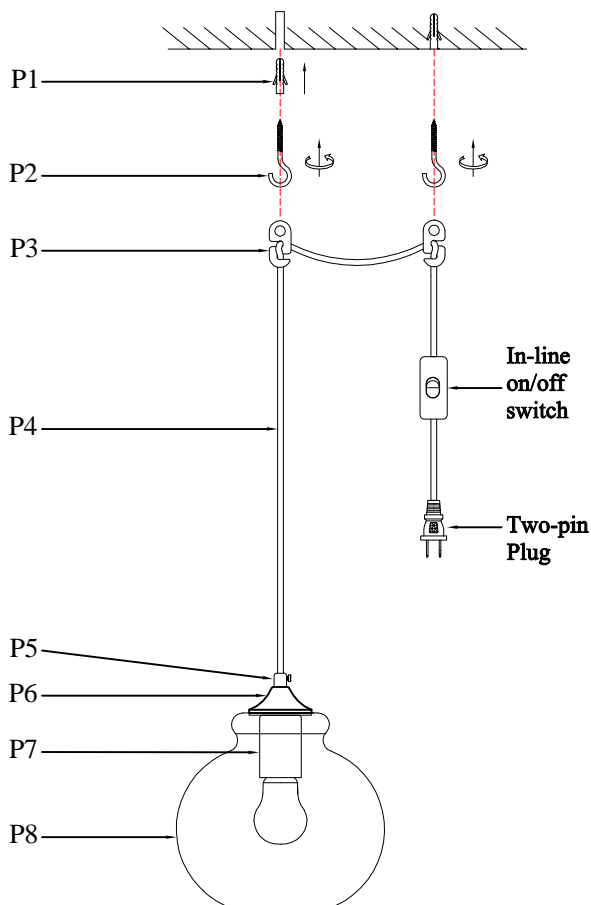

LIVING DISTRICT

Collection:DESTROY

Installation manual for:

LDPG2245 D7. 9"H8. 9"L1

Installation instructions:

1. Insert the Expansion pipe (P1) into the ceiling.
2. Twist the Hook screws(P2) into the Expansion pipe(P1) until it is tightened.
3. Install the bulbs(bulbs not included) into the Lampholder(P7).
4. Hang up the lamp with the Wire buckle(P3).

The end!

PARTS LIST

part	picture	Description	Qty	Check list
P1		Expansion pipe	2	
P2		Hook screws	2	
P3		Wire buckle	2	
P4		Power cord with switch plug 173"	1	
P5		Wire lock	1	
P6		ø2.4" Metal Cover	1	
P7		E26 Metal Cup	1	
P8		ø7.9" Lampshade	1	