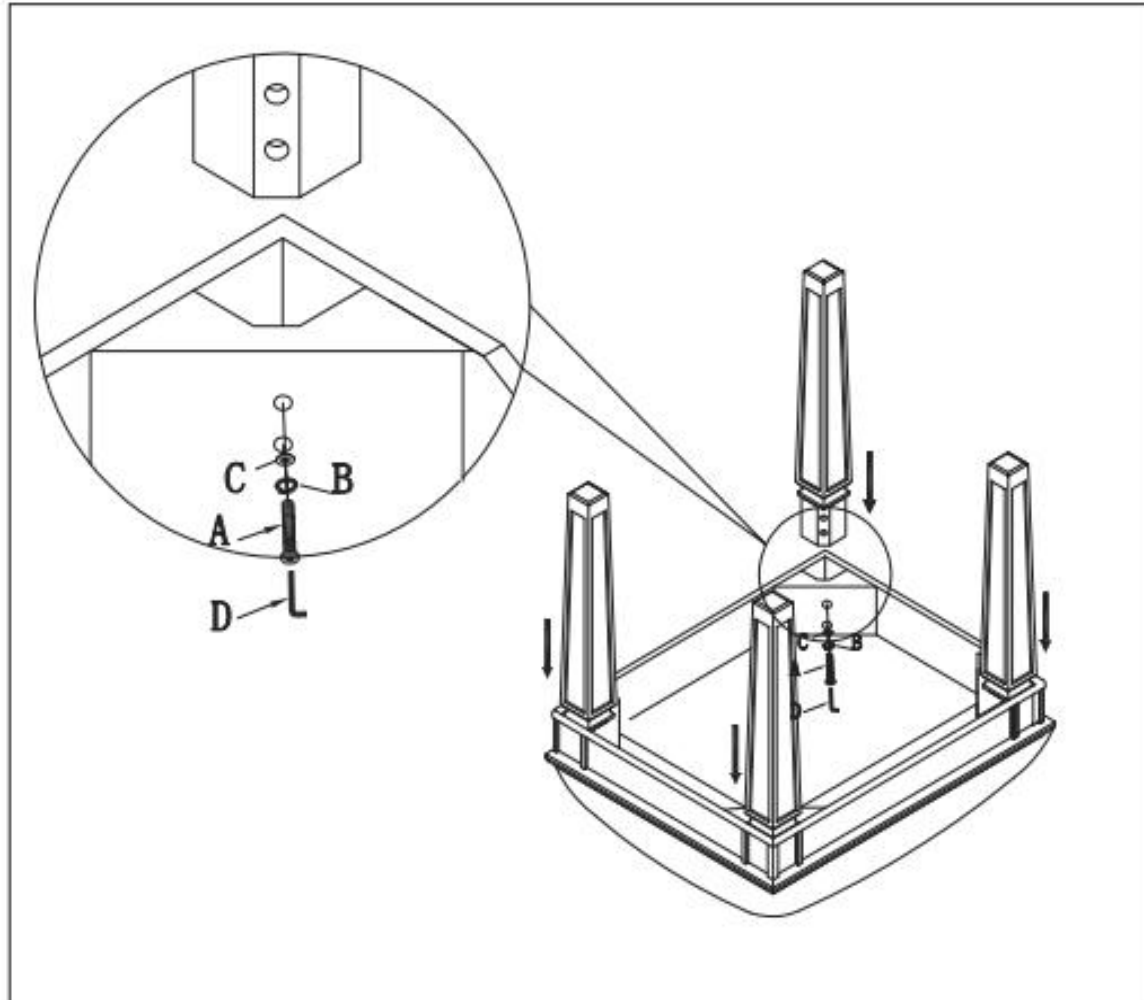

ELEGANT  
FURNITURE & LIGHTING™

ITEM#: MF6-1007S

ASSEMBLY INSTRUCTION

HARDWARE LIST

No	FIGURE	DESCRIPTION	Q'TY
A		BIGGER HEX BOLT	8
B		SPRING WASHER	8
C		FLAT WASHER	8
D		ALLEN KEY	1