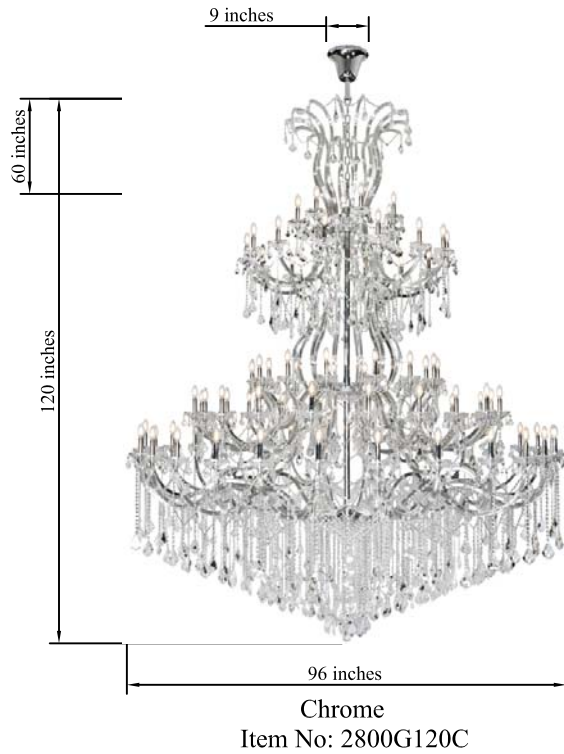

PRODUCT SPECIFICATION SHEET

MARIA THERESA COLLECTION

Maria Theresa 84-Light Chrome Pendant Clear Crystal

Gold
Item No: 2800G120G

Available Finishes

The Collection is composed of Chandeliers, Pendants, Wall Sconces and Flush Mounts

Dimensions

Canopy Size(in)	D9"H6"
Chain/Rod Length	60"
Length	N/A
Width	96"
Height	120"
Maximum Height	160"

Specifications

Finish	2 Finishes
Material	Iron / Glass / Crystal
Crystal/Glass Color	Clear
Type	Pendant
Hanging Device	Chain
Voltage	110-125V
Dimmable	YES
Warranty	1 Year Limited
Shipment Type	LTL

Bulb / Socket

Socket Type	E12
Number of Lights	84
Wattage/Bulb	40W
Included	No

Installation

Indoor/Outdoor	Indoor
Dry/Wet/Damp	Dry
Weight	420 LBS
Wire Length	144"
Safety Rating	UL Listed