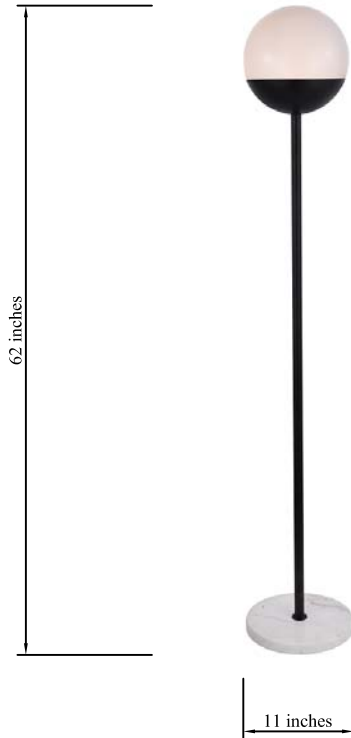

PRODUCT SPECIFICATION SHEET

ECLIPSE COLLECTION

ECLIPSE 1-Light Black Floor Frosted White Glass

Black
Item No:LD6146BK

Chrome
Item No:LD6148C

Brass
Item No:LD6150BR

Available Finishes

Dimensions

Base Size(in)	D11"*H1.4"
Chain/Rod Length	N/A
Length	N/A
Width	11"
Height	62"
Maximum Height	N/A

Specifications

Finish	3 Finishes
Material	Iron / Glass
Glass Color	Frosted White
Type	Floor
Hanging Device	N/A
Voltage	110-125V
Dimmable	YES
Warranty	1 Year Limited
Shipment Type	Small Parcel

Bulb / Socket

Socket Type	E26
Number of Lights	1
Wattage/Bulb	40W
Included	No

Installation

Indoor/Outdoor	Indoor
Dry/Wet/Damp	Dry
Weight	16 LBS
Wire Length	96"
Safety Rating	ETL Listed