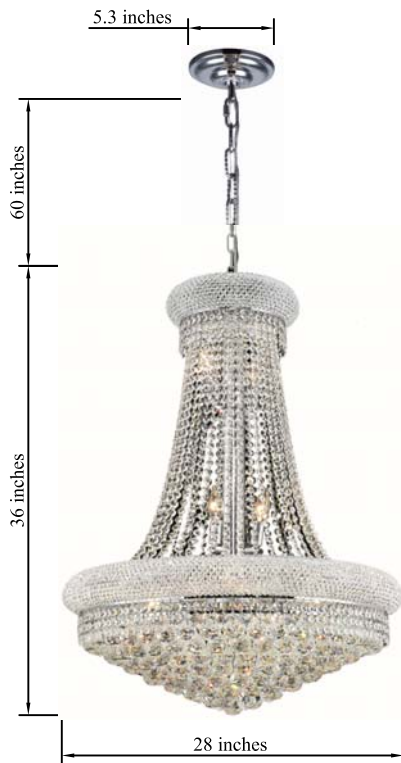

PRODUCT SPECIFICATION SHEET

PRIMO COLLECTION

Primo (14)-Light Chrome Pendant Clear Crystal

Chrome
Item No: V1800D28C

Gold
Item No: V1800D28G

Available Finishes

The Collection is composed of Chandeliers,
Table Lamps, Pendants
Wall Sconces and Flush Mounts

Dimensions

Canopy Size(in)	D5.3"H1"
Chain/Rod Length	60"
Length	N/A
Width	28"
Height	36"
Maximum Height	96"

Specifications

Finish	2 Finishes
Material	Iron / Crystal
Crystal/Glass Color	Clear
Type	Pendant
Hanging Device	Chain
Voltage	110-125V
Dimmable	YES
Warranty	1 Year Limited
Shipment Type	Small Parcel

Bulb / Socket

Socket Type	E12
Number of Lights	14
Wattage/Bulb	40W
Included	No

Installation

Indoor/Outdoor	Indoor
Dry/Wet/Damp	Dry
Weight	86 LBS
Wire Length	144"
Safety Rating	UL Listed