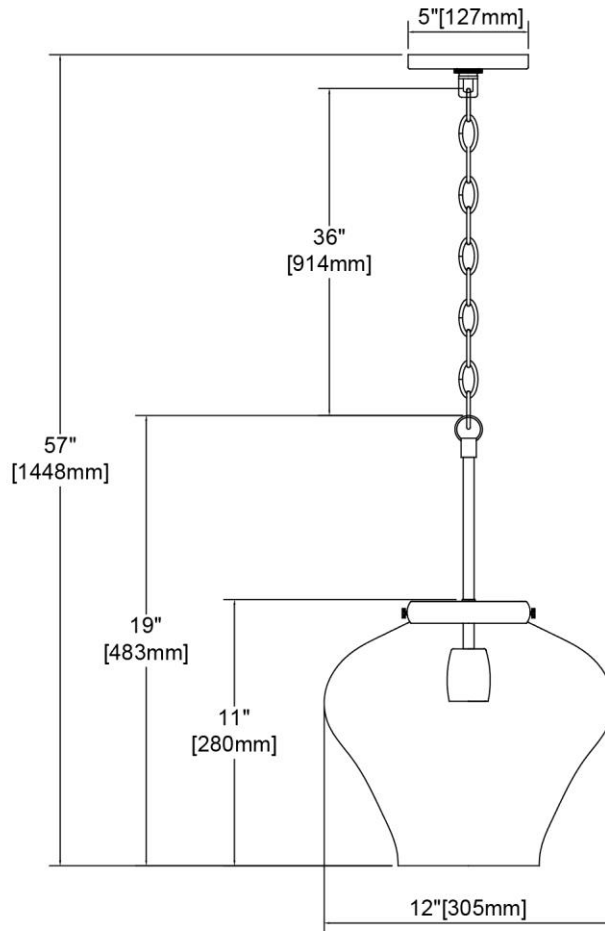

| | |
|--------------------|---|
| ITEM #: | 30100/1 |
| UPC | 748119137681 |
| Description | Amore 1-Light Pendant in Satin Nickel with Light Blue Glass |
| Finish | Satin Nickel |
| Materials | Glass, Steel |
| Brand | ELK Lighting |
| Collection | Amore |
| Category | Indoor Lighting |
| Type | Pendant |

| ITEM DIMENSIONS | | | | RATINGS & SPECIFICATIONS | | | | |
|---------------------------|------------|-------------|-----------|--------------------------------|------------------|----------------|------------------------|---------------|
| Width | 12 inches | | | Safety Rating | ETL | | Certification | Dry locations |
| Depth | 12 inches | | | ADA Compliant | N/A | | Voltage | 120 volts |
| Height | 13 inches | | | BULBS / SOCKETS | | | | |
| Weight | 6 pounds | | | Quantity | 1 | Wattage | 60 watts | |
| ADDITIONAL DIMENSIONS | | | | Included | No | Type | A19 (E26 Medium Base) | |
| Backplate / Canopy | 5 diameter | | | Other | N/A | | | |
| HCWO | N/A | | | CHAIN / CORD INFORMATION | | | | |
| Min. Extension | N/A | | | Chain | 36 inches | Cord | 72 inches - Clear | |
| Max. Extension | N/A | | | SHADE / GLASS DETAILS | | | | |
| OVERALL HEIGHT | | | | Shade/Glass Description | Light Blue Glass | | | |
| Min. | 22 inches | Max. | 57 inches | Width | 12 inches | | Height | 11 inches |
| EXTENSION ROD(S) | | | | Width at Top | N/A | | Width at Bottom | N/A |
| Rods: 1-6 | | | | | | | | |