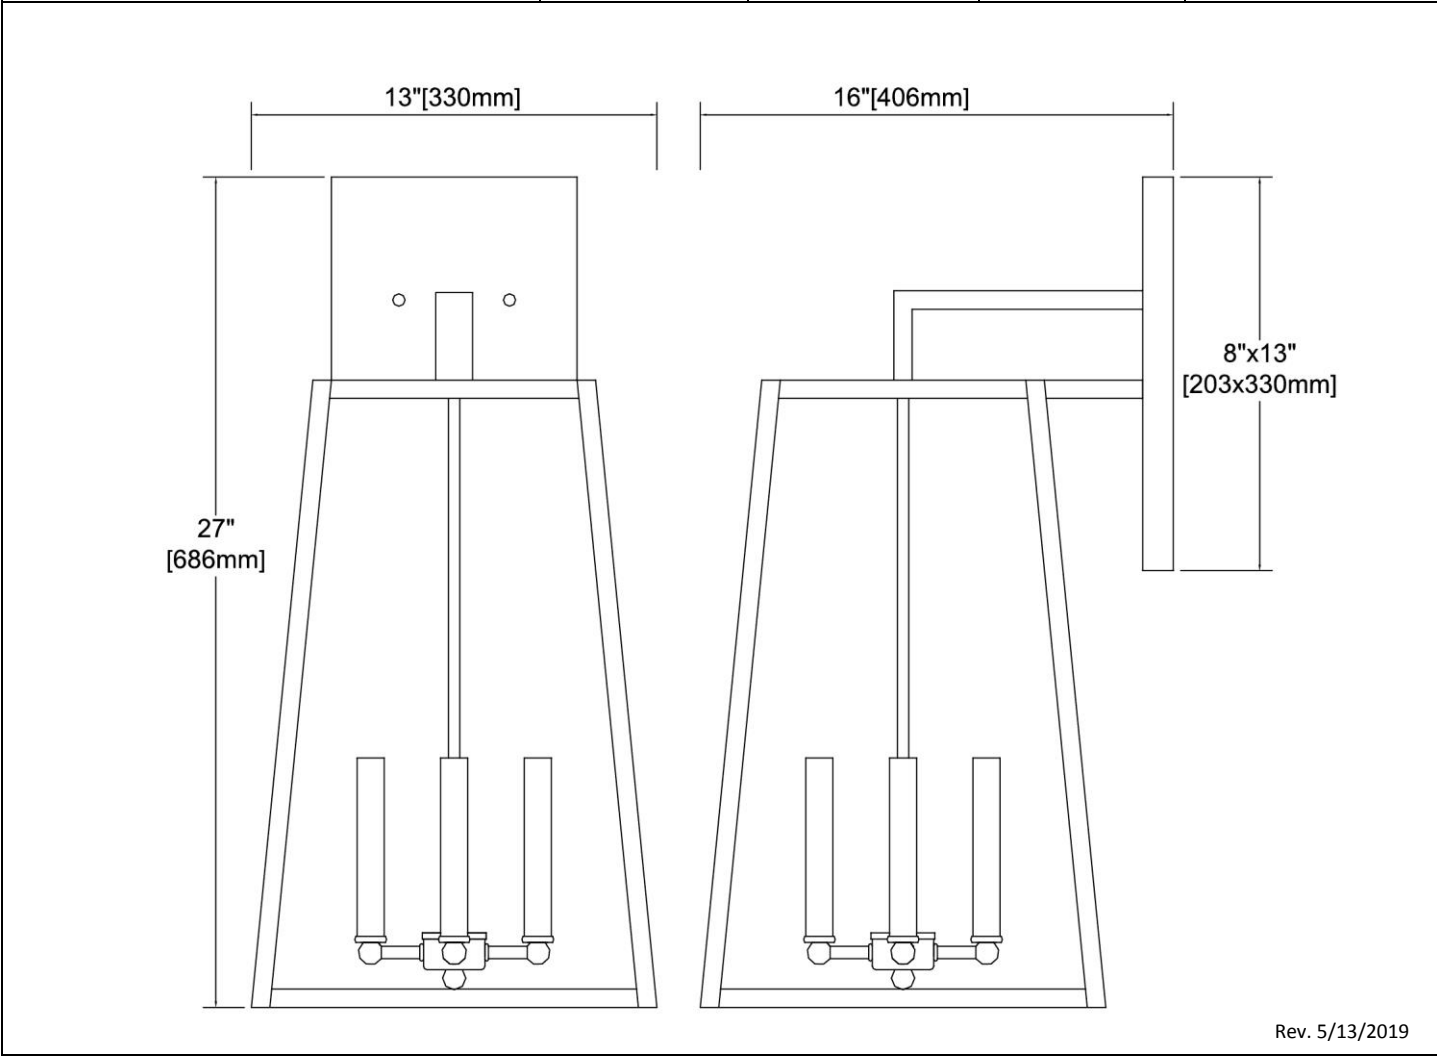

ITEM #:	47523/4
UPC	748119136509
Description	Meditterano 4-Light Sconce in Charcoal with Seedy Glass
Finish	Charcoal
Materials	Glass, Steel
Brand	ELK Lighting
Collection	Meditterano
Category	Outdoor Lighting
Type	Sconce

ITEM DIMENSIONS			
Width	13 inches		
Depth	16 inches		
Height	27 inches		
Weight	16 pounds		
ADDITIONAL DIMENSIONS			
Backplate / Canopy	8x13		
HCWO	4 inches		
Min. Extension	N/A		
Max. Extension	N/A		
OVERALL HEIGHT			
Min.	N/A	Max.	N/A
EXTENSION ROD(S)			
N/A			

RATINGS & SPECIFICATIONS			
Safety Rating	ETL	Certification	Wet locations
ADA Compliant	N/A	Voltage	120
BULBS / SOCKETS			
Quantity	4	Wattage	60 watts
Included	No	Type	Torpedo (E12 Candelabra Base)
Other	N/A		
CHAIN / CORD INFORMATION			
Chain	N/A	Cord	8 inches
SHADE / GLASS DETAILS			
Shade/Glass Description	Seedy glass		
Width	N/A	Height	N/A
Width at Top	N/A	Width at Bottom	N/A