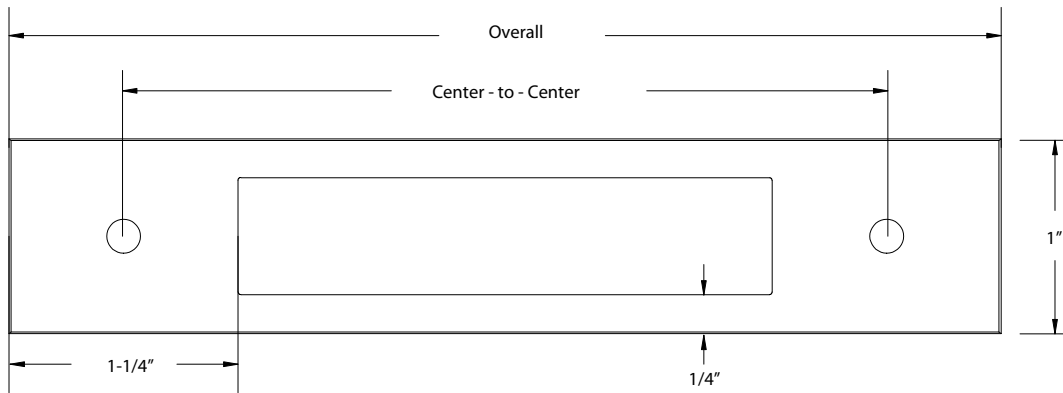

MODERN BACKPLATE FOR KNOB
86921

MODERN BACKPLATE FOR PULLS

Product Code	C-to-C	Overall
86922	4"	5-1/4"
86923	5"	6-1/4"
86924	6"	7-1/4"
86925	8"	9-1/4"
86926	10"	11-1/4"
86927	12"	13-1/4"

NOT DRAWN TO SCALE