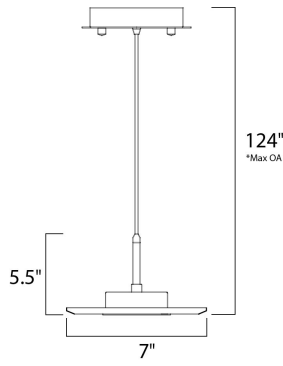

*max overall height

MEASUREMENTS

DIMENSION : 7" W x 5.5" H
 MAX OAH : 124" OAH
 HANGING WEIGHT : 4.3 lb

LAMPING

INPUT VOLTAGE : 120V
 LUMENS : 240 Rated
 BULB : 3 x 3W LED PCB Integrated , 3W Total
 BULB INCLUDED : (Integrated)
 DIMMABLE : NO
 COLOR_TEMP : 3000K