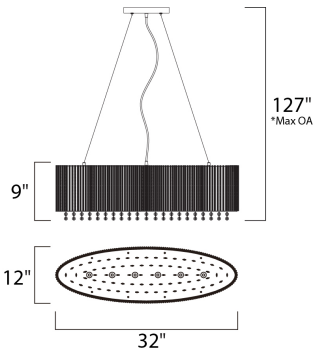

PRODUCT DESCRIPTION

The Spiral Collection features curled metal tubing that shines like diamonds radiating in the sun. Strands of high quality K9 crystal beads add to the opulence of the fixture offering a distinct sparkle visible whether off or on.

*max overall height

MEASUREMENTS

- DIMENSION : 32" L x 12" W x 9" H
- MAX OAH : 127" OAH
- CANOPY : 4.5" W x 1" H x 7" L
- HANGING WEIGHT : 11.44 lb

LAMPING

- LUMENS : 3,000 Rated
- BULB : 6 x 40W Xenon G9 , 240W Total
- BULB INCLUDED : (Included)
- DIMMABLE : Yes
- COLOR_TEMP : 2900K