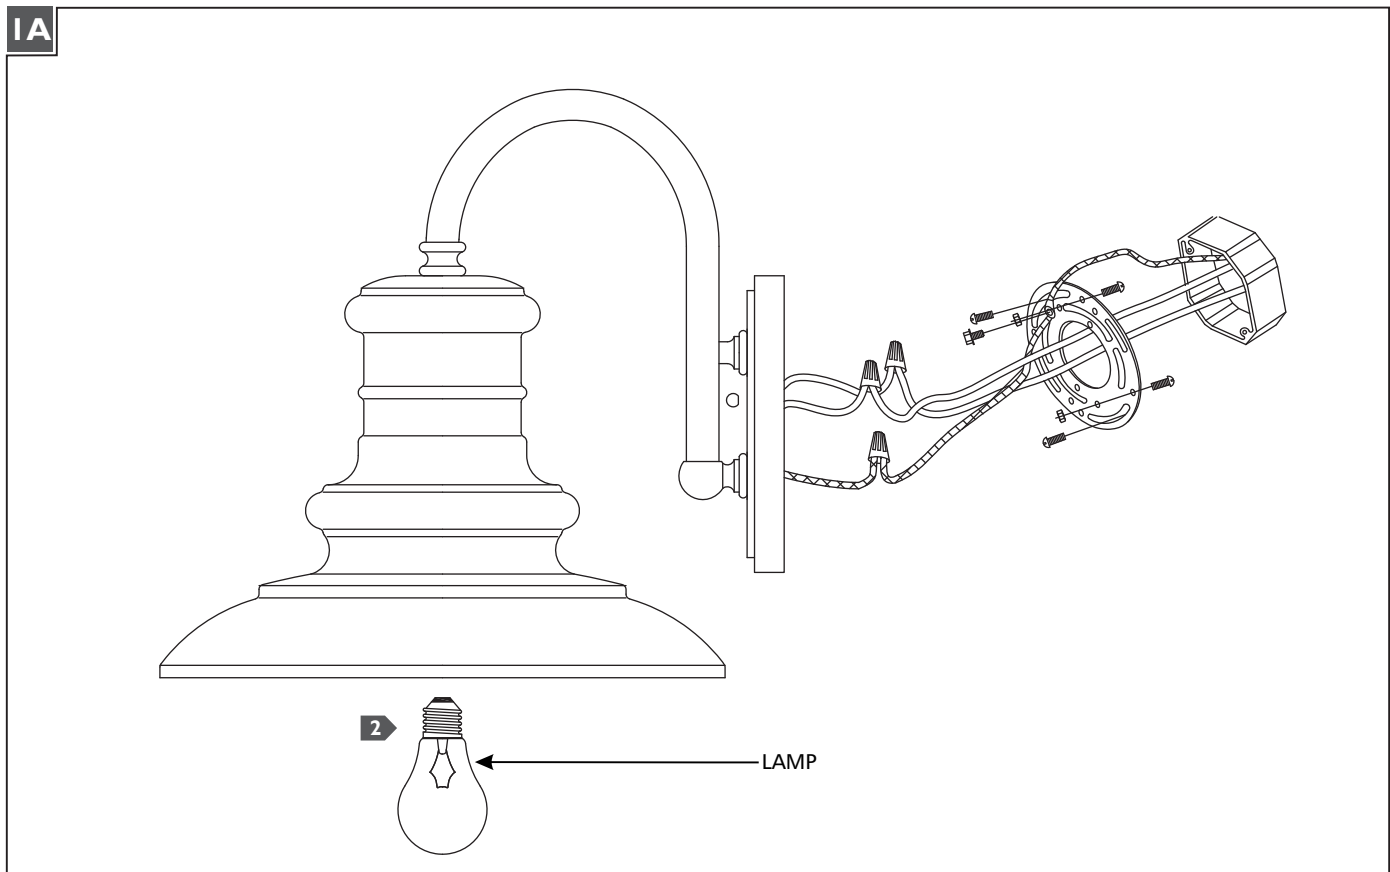

Redding Station I Light Outdoor Lantern

OL9004 | 1.2

FEISS®

EST. 1955

GENERAL PRODUCT INFORMATION:

These fixtures are intended to be installed utilizing NEC compliant junction boxes.

This product is safety listed for wet locations.

- 1** Follow enclosed supplement installation instructions for electrical and fixture installation onto house outlet box.
- 2** Screw the lamp into the socket. Refer to the label on the lamp socket for Max Wattage information.