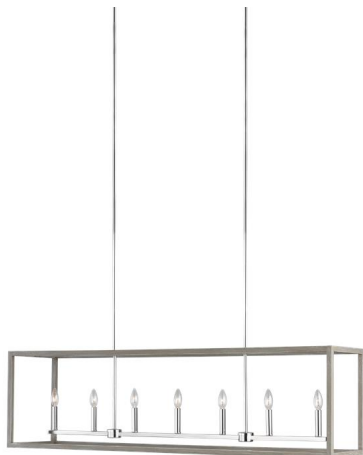

## 6634507-872: Long Seven Light Island Pendant

### Dimensions:

**Length:** 54"      **Overall Height:** 59 1/8"  
**Width:** 12"      **Wire:** 120" (color/Clear Silver)  
**Height:** 15"      **Mounting Proc.:** Cap Nuts  
**Weight:** 19.2 lbs.      **Connection:** Mounted To Box

### Bulbs:

7 - Candelabra Torpedo 60w Max. 120v - Not included

### Material List:

1 Body - Steel - Washed Pine  
 2 6" Stem - Steel - Chrome  
 6 12" Stem - Steel - Chrome