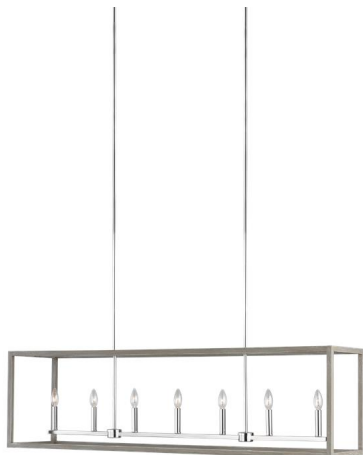

## 6634507EN-872: Long Seven Light Island Pendant

### Dimensions:

**Length:** 54"      **Overall Height:** 59 1/8"  
**Width:** 12"      **Wire:** 120" (color/Clear Silver)  
**Height:** 15"      **Mounting Proc.:** Cap Nuts  
**Weight:** 19.2 lbs.      **Connection:** Mounted To Box

### Bulbs:

7 - LED Candelabra Torpedo 3.5w Max. 120v - included

### Material List:

1 Body - Steel - Washed Pine  
 2 6" Stem - Steel - Chrome  
 6 12" Stem - Steel - Chrome