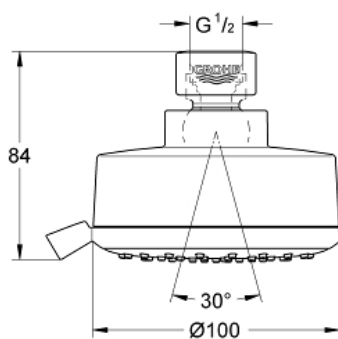

NEW TEMPESTA
COSMOPOLITAN 100
Shower Head 4 Sprays
MODEL # 26043GN1

Pure Freude
an Wasser

GROHE

Product Description:

**NEW TEMPESTA COSMOPOLITAN 100
Shower Head 4 Sprays**

Standard Specification:

- 4 Sprays: GROHE Rain O², Rain, Massage and Jet
- Rotating ball joint ± 15°
- 1/2" Connection thread
- **GROHE EcoJoy** 1.75 gpm (6.6 l/min) flow limiter
- **GROHE DreamSpray** perfect spray pattern
- **GROHE StarLight** finish
- **SpeedClean** anti-lime system
- Inner WaterGuide for a longer life
- Max Flow Rate: 1.75 gpm (6.6 L/min)
- Min. recommended pressure: 15 psi (1.0 bar)