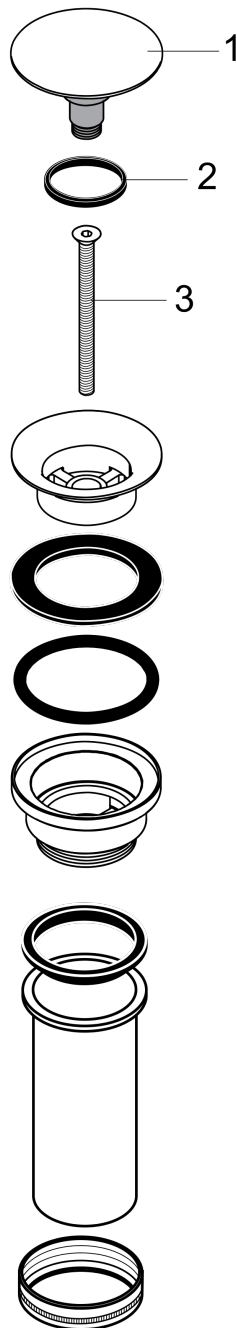

Drain for Sinks, Push-Open

Finishes : **chrome** Part no. : **50100101**

Description

Features

- Push-open
- For sinks with overflow

Item details

List Price \$ 85.00

Product image

Scale drawing

Drain for Sinks, Push-Open

Finishes : **chrome** Part no. : **50100101**

Exploded drawing

Year of production: >01/12

Drain for Sinks, Push-Open

Finishes : **chrome** Part no. : **50100101**

Spare parts list

Year of production: >01/12

Pos.	Description	Part no.	Price	PU
1	plug	97204000	-	1
2	seal	97205000	-	1
3	screw	98000000	-	1