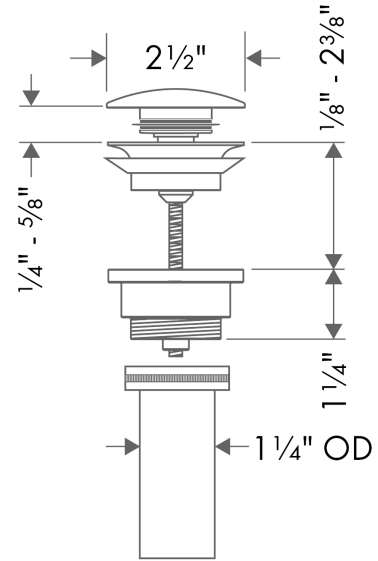

Drain for Sinks, Push-Open

Finishes : **chrome** Part no. : **50100101**

Description

Features

- Push-open
- For sinks with overflow

Item details

List Price \$ 85.00

Product image

Scale drawing

Drain for Sinks, Push-Open

Finishes : **chrome** Part no. : **50100101**

Exploded drawing

Year of production: >01/12

Drain for Sinks, Push-Open

Finishes : **chrome** Part no. : **50100101**

Spare parts list

Year of production: >01/12

Pos.	Description	Part no.	Price	PU
1	plug	97204000	-	1
2	seal	97205000	-	1
3	screw	98000000	-	1