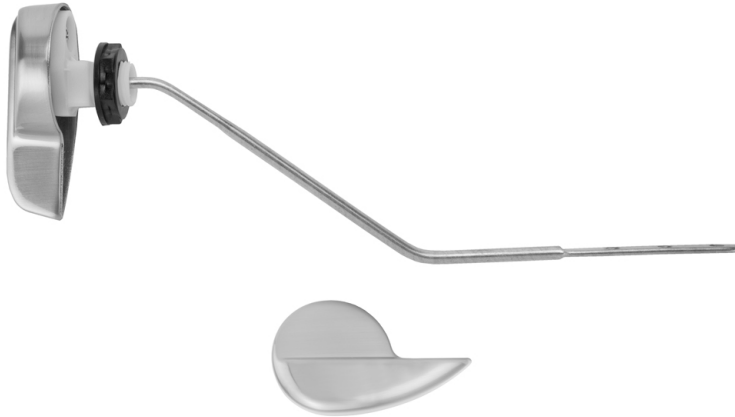

Toilet Tank Trip Lever to Fit TOTO

Model #: 961-

FEATURES:

- Toilet tank "trip" lever to fit TOTO model: THU061
- Brass arm
- Fits TOTO Models: Caruso

AVAILABLE FINISHES:

Polished Chrome (PCH)	Satin Chrome (SC)	Bronze Umber (BU)
Satin Nickel (SN)	Pewter (PEW)	Caramel Bronze (CB)
Polished Nickel (PN)	Antique Brass (AB)	Antique Copper (ACU)
Oil-Rubbed Bronze (ORB)	Polished Brass (PB)	Polished Copper (PCU)
Vintage Bronze (VB)	Satin Brass (SB)	Rose Gold (RG)
Matte Black (MBK)	Satin Gold (SG)	Polished Gold (PG)
Black Nickel (BKN)	Bombay Gold (BG)	Jewelers Gold (JG)
Europa Bronze (EB)	White (WH)	Sedona Beige (SDB)
Tristan Brass (TB)	Satin Cooper (SCU)	