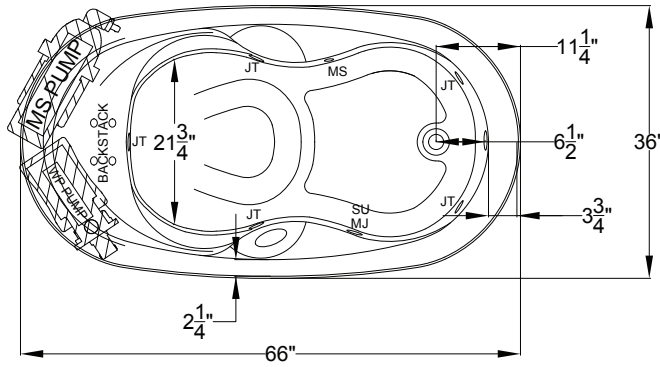

## Designer Collection Specifications

### MicroSilk<sup>®</sup> - Whirlpool

Note: MicroSilk equipment may extend beyond the outside perimeter of the bath. Consult factory for details.

Drop In Hole Size

Patents received or pending.

Note: Dimensional Tolerances: ±1/4"

<b>Drop-in-Hole Size:</b>	See Diagram
<b>Operating Capacity:</b>	52 Gal.
<b>Overflow Capacity:</b>	72 Gal.
<b>Floor Loading / sq.ft.:</b>	63.1 lbs.
<b>Carton Weight:</b>	174 lbs.
<b>Cube:</b>	41.2 ft. <sup>3</sup>