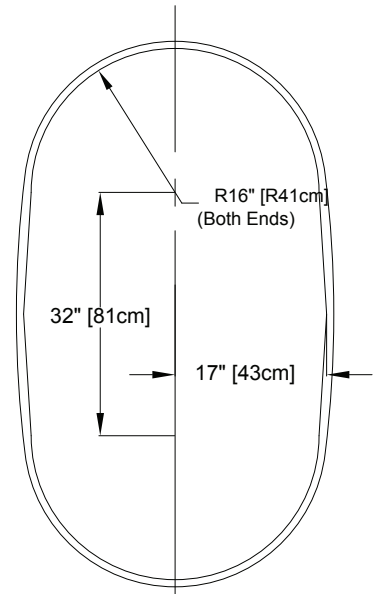

## Designer Collection Specifications

### MicroSilk<sup>®</sup> - Whirlpool

Note: MicroSilk equipment may extend beyond the outside perimeter of the bath. Consult factory for details.

Drop In Hole Size

Patents received or pending.

Note: Dimensional Tolerances: ±1/4"

<b>Drop-in-Hole Size:</b>	See Diagram
<b>Operating Capacity:</b>	52 Gal.
<b>Overflow Capacity:</b>	72 Gal.
<b>Floor Loading / sq.ft.:</b>	63.1 lbs.
<b>Carton Weight:</b>	174 lbs.
<b>Cube:</b>	41.2 ft. <sup>3</sup>