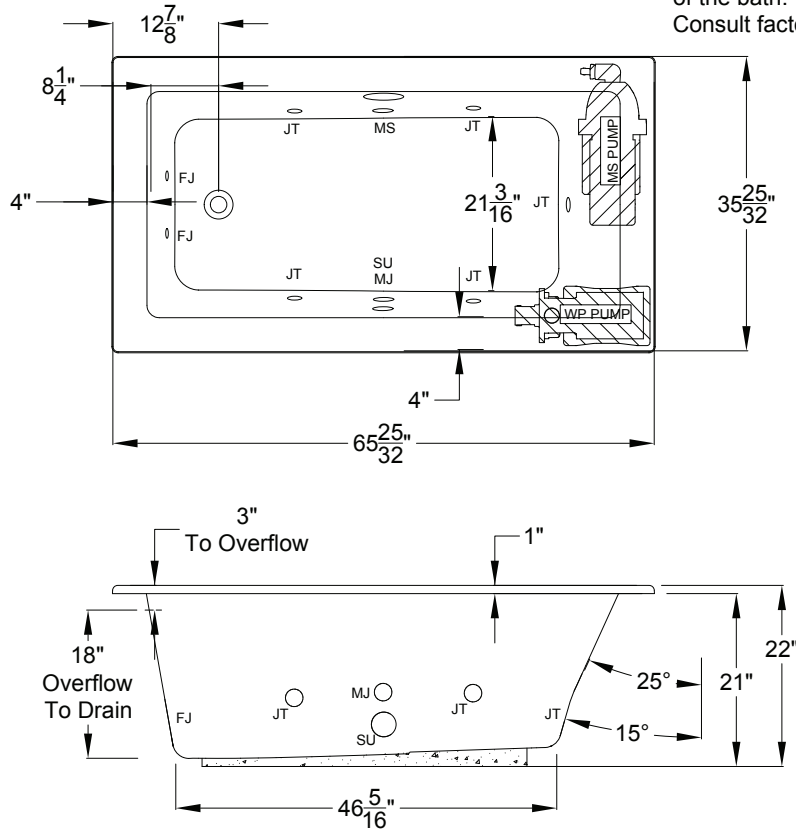

MicroSilk[®] - Whirlpool

Note: Equipment may extend beyond the outside perimeter of the bath.
 Consult factory for details.

Patents received or pending.

Includes Linear Overflow Drain Assembly

Note: Dimensional Tolerances: ±1/4"

Drop-in-Hole Size:	34" x 64"
Operating Capacity:	48 Gal.
Overflow Capacity:	90 Gal.
Floor Loading / sq.ft.:	53.2 lbs.
Carton Wt:	152 lbs.
Cube:	36.6 ft. ³

Note: MicroSilk[®] equipment may extend beyond the outside perimeter of the bath. Consult factory for details.

Construction: Fiberglass reinforced acrylic bath with Level Form[™] full-support base.

We provide products listed with Intertek ETL SEMKO (Edison Testing Laboratories) U.S. and Canadian and with International Association of Plumbing and Mechanical Officials (IAPMO). Consult factory with your listing requirements.