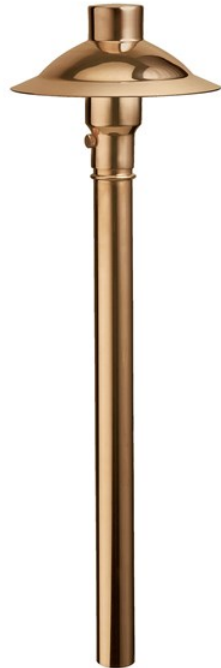

COPPER COLLECTION

Adjustable Copper 12V Path Light Copper

15350CO (Copper)

Project Name: _____
Location: _____
Type: _____
Qty: _____
Comments: _____

Certifications/Qualifications

www.kichler.com/warranty

Dimensions

Height	21.50"
Width	6.00"

Electrical

Voltage	12VV
---------	------

Mounting/Installation

Lead Wire Length	21
------------------	----

Primary Lamping

Lamp Included	Included
Lamp Type	3156.00
Max or Nominal Watt	24.4W
# of Bulbs/LED Modules	1

Product/Ordering Information

SKU	15350CO
Finish	Copper
UPC	783927109130

Specifications

Diffuser Description	Satin Etched Glass
Material	Copper

Additional Finishes

Copper

Kichler

7711 East Pleasant Valley Road Cleveland, Ohio 44131-8010
Toll free: 866.558.5706 or kichler.com