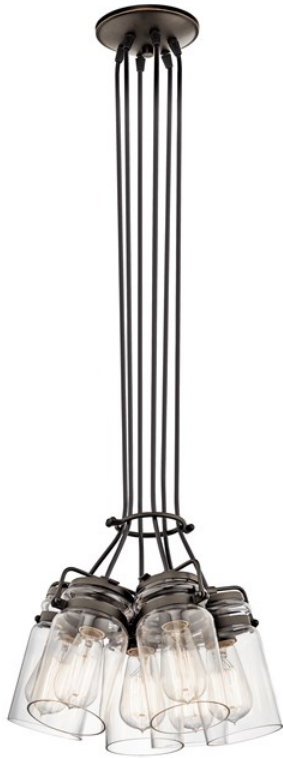

BRINLEY COLLECTION

Brinley 6 Light Pendant Olde Bronze®

428770Z (Olde Bronze)

Project Name: _____
Location: _____
Type: _____
Qty: _____
Comments: _____

Certifications/Qualifications

Location Rating	Dry
	www.kichler.com/warranty

Dimensions

Base Backplate	5.75 DIA
Weight	10.02 LBS
Height	7.75"
Overall Height	124.00"
Width	12.00"

Mounting/Installation

Interior/Exterior	Interior
Mounting Style	Cord
Mounting Weight	4.80 LBS

Primary Lamping

Lamp Included	Not Included
Lamp Type	A19
Light Source	Incandescent
Max or Nominal Watt	100W
# of Bulbs/LED Modules	6
Socket Type	Medium
Socket Wire	105

Product/Ordering Information

SKU	428770Z
Finish	Bronze
Style	Industrial
UPC	783927411905

Specifications

Diffuser Description	Clear
Material	STEEL

Additional Finishes

Brushed Nickel

Olde Bronze

Kichler

7711 East Pleasant Valley Road Cleveland, Ohio 44131-8010
Toll free: 866.558.5706 or kichler.com