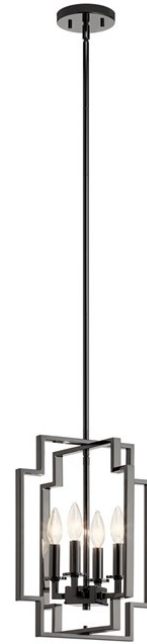

Downtown Deco 17" 4 Light Foyer Pendant Midnight Chrome

43964MCH

© 2020 Kichler Lighting LLC. All Rights Reserved.

SPECIFICATIONS

Certifications/Qualifications

www.kichler.com/warranty

Dimensions

Base Backplate	5.00 DIA
Weight	5.70 LBS
Height	17.00"
Overall Height	55.00"
Width	12.00"

Light Source

Bulb Product ID	4064CLR
Lamp Included	Not Included
Lamp Type	B
Light Source	Incandescent
Max or Nominal Watt	60.00
# of Bulbs/LED	4
Modules	
Max Wattage/Range	60.00
Socket Type	CAND
Socket Wire	105

Mounting/Installation

Interior/Exterior	Interior
Lead Wire Length	62
Location Rating	Dry
Mounting Style	Stem Hung
Mounting Weight	5.70 LBS

FIXTURE ATTRIBUTES

Housing

Primary Material	STEEL
Max Stem Tilt	90 Degrees

Product/Ordering Information

SKU	43964MCH
Finish	Midnight Chrome
Style	Art Deco
UPC	783927801591

Finish Options

- Midnight Chrome
- Polished Nickel

ALSO IN THIS FAMILY