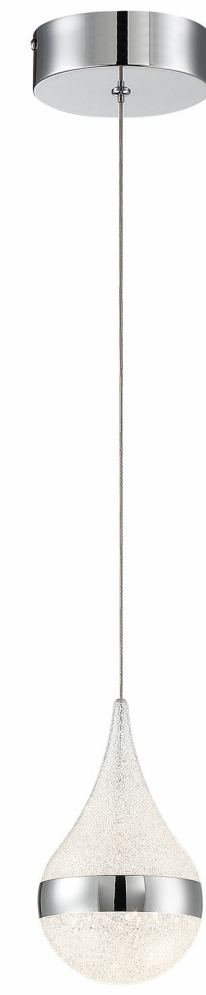

Item # P1453-077-L	UPC Code: 844349028239
Product Family Name: Silver Slice	Finish: 1 LT LED Mini-Pendant
Category: MINI-PENDANTS	Category Type: Pendant
Certification 5013609	
Patents:	
Notes:	

Image File Name: **P1453-077-L.jpg**

MEASUREMENTS

Width: 4.75	Length: 4.75	Height: 8.25	Extension:
Height Adjustable: Yes	Min Overall Height: 13.75	Max Overall Height: 129.75	Slope: Yes
Wire Length: 7	Chain Length:	Safety Cable Included: No	Net Weight: 7.41
Canopy Width: 5.12	Canopy Height: 1.57	Canopy Length: 5.12	Center to Bottom:
Backplate Width:	Backplate Height:	Center to Top:	

LAMPING

No. of Bulbs: 1	Light Type: LED			
Max Bulb Wattage: 9	Socket: SMD LED MODULE			
Dimmable: Yes	Ballast:	Rated Life Hours: 25000	Photocell Included: No	Bulb/LED Included: Y
Bulb/LED Included: Yes	Color Temp.: 3000	CRI: 92	Initial Lumens: 756.6	Delivered Lumens: 667.1

SHADE / GLASS

Description: Plastic Sand Crystal	Material: METAL+ACRYLIC+CRYSTAL SAND
Part No.:	Quantity: 1
Width: 4.72	Height: 8.13
	Length: 4.72

SHIPPING

Carton Width: 6.75	Carton Height: 13.25	Carton Length: 7.0
Carton Weight: 2.68	Carton Cubic Feet: 0.362	Small Package Shippable: Yes
Master Pack Width: 14.5	Master Pack Height: 14.0	Master Pack Length: 14.5
Master Pack Weight: 11.79	Master Cubic Feet: 1.703	Multi-Pack: Master Pack: 1 4