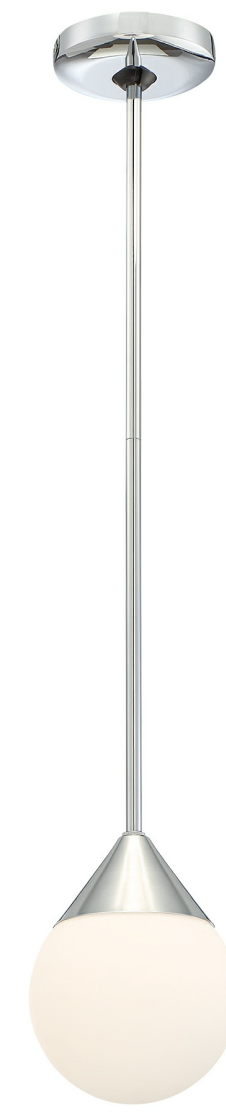

Item #	UPC Code:
P1832-077	844349020028
Product Family Name:	Finish:
Simple	Chrome
Category:	Category Type:
PENDANTS	Pendant
Certification:	
Patents:	
Notes:	

Image File Name: P1832-077.jpg

MEASUREMENTS

Width:	Length:	Height:	Extension:
6	6	8	
Height Adjustable:	Min Overall Height:	Max Overall Height:	Slope:
Yes	18.0	42.0	No
Wire Length:	Chain Length:	Safety Cable Included:	Net Weight:
		No	
Canopy Width:	Canopy Height:	Canopy Length:	Center to Bottom:
Backplate Width:	Backplate Height:	Center to Top:	

LAMPING

No. of Bulbs:	Light Type:			
1	MEDIUM BASE			
Max Bulb Wattage:	Socket:			
100				
Dimmable:	Ballast:	Rated Life Hours:	Photocell Included:	Bulb/LED Included:
No			No	N
Bulb/LED Included:	Color Temp.:	CRI:	Initial Lumens:	Delivered Lumens:

SHADE / GLASS

Description:	Material:	
	GLASS	
Part No.:	Quantity:	
Width:	Height:	Length:

SHIPPING

Carton Width:	Carton Height:	Carton Length:	
9.5	8.25	15.38	
Carton Weight:	Carton Cubic Feet:	Small Package Shippable:	
4.25	0.698	Yes	
Master Pack Width:	Master Pack Height:	Master Pack Length:	
Master Pack Weight:	Master Cubic Feet:	Multi-Pack:	Master Pack:
			1