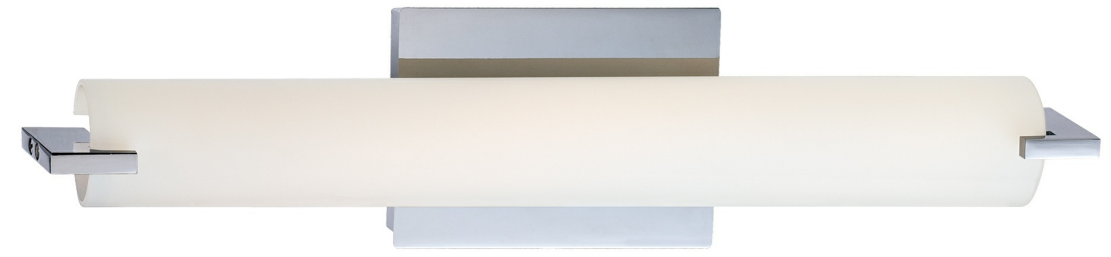

Item # P5044-077-L	UPC Code: 844349010678
Product Family Name: Tube	Finish: Chrome
Category: BATH	Category Type: Sconce
Certification 3057374	
Patents:	

Notes:
May be mounted vertically

Mounted Horizontally or Vertically

Image File Name: P5044-077-L.jpg

MEASUREMENTS

Width: 20.5	Length: 4.75	Height: 4.75	Extension: 4.25
Height Adjustable: No	Min Overall Height: No	Max Overall Height: No	Slope: No
Wire Length: 7"	Chain Length:	Safety Cable Included: No	Net Weight: 3.68
Canopy Width:	Canopy Height:	Canopy Length:	Center to Bottom: 2.38
Backplate Width: 6.5	Backplate Height: 4.75	Center to Top: 2.38	

LAMPING

No. of Bulbs: 1	Light Type: LED			
Max Bulb Wattage: 20	Socket: LED MODULE			
Dimmable: Yes	Ballast:	Rated Life Hours: 30000	Photocell Included: No	Bulb/LED Included: Y
Bulb/LED Included: Yes	Color Temp.: 3000	CRI: 92	Initial Lumens: 1857.0	Delivered Lumens: 1344.1

SHADE / GLASS

Description:	Material: GLASS
Part No.: PG5044	Quantity: 1
Width: 2.38	Height: 18.75

SHIPPING

Carton Width: 7.75	Carton Height: 5.5	Carton Length: 22.0
Carton Weight: 5.43	Carton Cubic Feet: 0.543	Small Package Shippable: Yes
Master Pack Width:	Master Pack Height:	Master Pack Length:
Master Pack Weight:	Master Cubic Feet:	Multi-Pack: 1