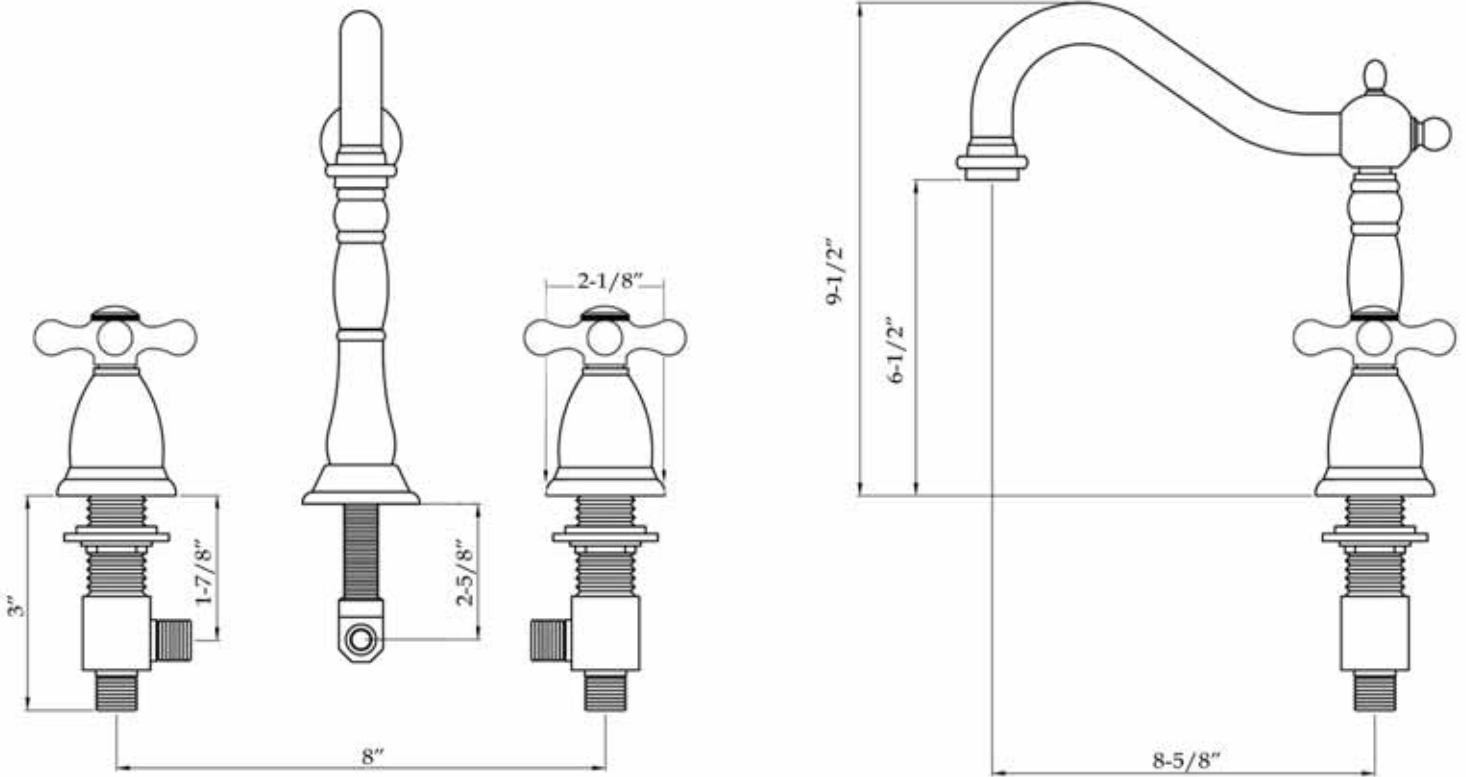

MAIDSTONE

www.MaidstoneSupply.com

Bathroom Sink Faucet

Part No:124-WS3-MC

Contact Maidstone for additional information and specifications. For complete warranty information and a list of dealers visit www.MaidstoneSupply.com. All products and specifications are subject to change without notice. Maidstone is not responsible for typographical and/or dimensional errors. Typographical errors are subject to correction.

Note: Rough-in dimensions may vary +/- 1/2" and are subject to change. No responsibility is assumed by Maidstone.