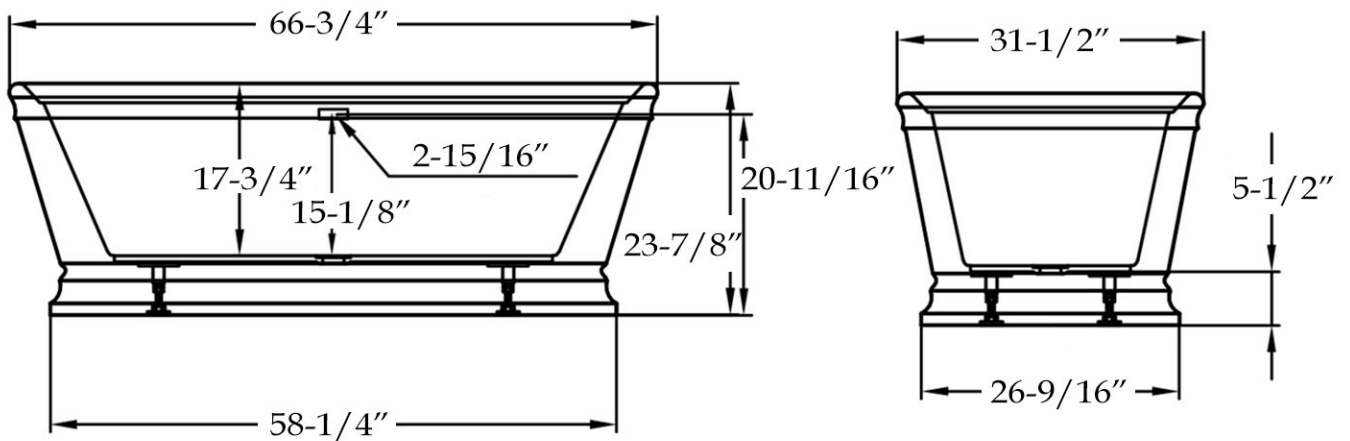

MAIDSTONE

www.MaidstoneSupply.com

Acrylic Contemporary Tub

Part No: 220MD

Volume: 63 gal Weight: 85 lbs

Contact Maidstone for additional information and specifications. For complete warranty information and a list of dealers visit www.MaidstoneSupply.com. All products and specifications are subject to change without notice. Maidstone is not responsible for typographical and/or dimensional errors. Typographical errors are subject to correction.

Note: Rough-in dimensions may vary $\pm 1/2$ " and are subject to change. No responsibility is assumed by Maidstone.