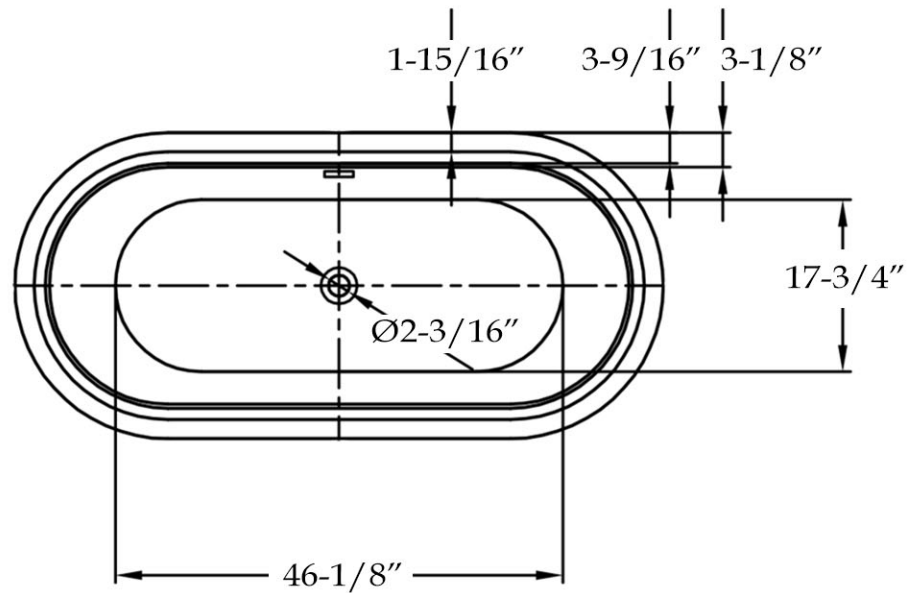

MAIDSTONE

www.MaidstoneSupply.com

Acrylic Contemporary Tub

Part No: 220MD

Volume: 63 gal Weight: 85 lbs

Contact Maidstone for additional information and specifications. For complete warranty information and a list of dealers visit www.MaidstoneSupply.com. All products and specifications are subject to change without notice. Maidstone is not responsible for typographical and/or dimensional errors. Typographical errors are subject to correction.

Note: Rough-in dimensions may vary $\pm 1/2$ " and are subject to change. No responsibility is assumed by Maidstone.