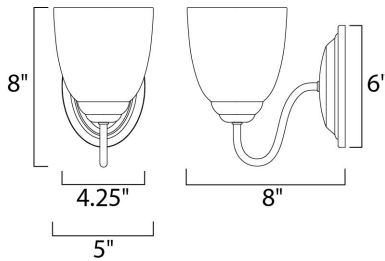

MEASUREMENTS

DIMENSION : 5" W x 8" H x 8" Ext
 BACK PLATE : 4.25" W x 6" H
 HANGING WEIGHT : 1.59 lb

LAMPING

INPUT VOLTAGE : 120V
 LUMENS : 0 Rated
 BULB : 1 x 60W Incandescent E26 Medium , 60W Total
 BULB INCLUDED : (Not Included)
 DIMMABLE : Yes