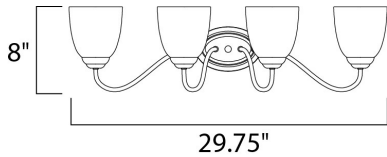

**MEASUREMENTS**

DIMENSION : 29.75" W x 8" H x 8" Ext  
 BACK PLATE : 4.25" W x 6" H  
 HANGING WEIGHT : 5.6 lb

**LAMPING**

INPUT VOLTAGE : 120V  
 LUMENS : 0 Rated  
 BULB : 4 x 60W Incandescent E26 Medium , 240W Total  
 BULB INCLUDED : (Not Included)  
 DIMMABLE : Yes