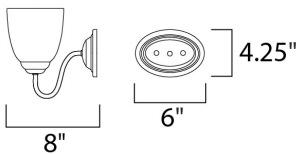

**MEASUREMENTS**

DIMENSION : 29.75" W x 8" H x 8" Ext  
 BACK PLATE : 4.25" W x 6" H  
 HANGING WEIGHT : 5.6 lb

**LAMPING**

INPUT VOLTAGE : 120V  
 LUMENS : 0 Rated  
 BULB : 4 x 60W Incandescent E26 Medium , 240W Total  
 BULB INCLUDED : (Not Included)  
 DIMMABLE : Yes