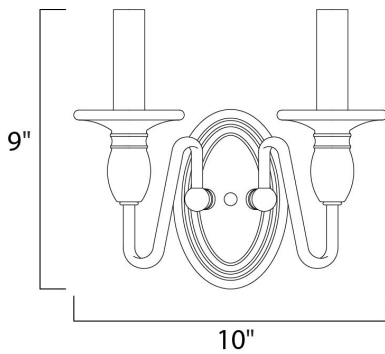

PRODUCT DESCRIPTION

This unique collection offers candelabra styling with the decorative flexibility of a chandelier. Finished Oil Rubbed Bronze or Satin Nickel.

MEASUREMENTS

DIMENSION : 10" W x 9" H x 7" Ext
 MAX OAH : 4.17" W x 6.1" H
 HANGING WEIGHT : 1.32 lb

LAMPING

INPUT VOLTAGE : 120V
 LUMENS : 1,344 Rated
 BULB : 2 x 60W Incandescent E12 Candelabra , 120W Total
 BULB INCLUDED : (Not Included)
 DIMMABLE : Yes
 LIGHTING_DIRECTION : Up

FINISHES OPTION

-  Oil Rubbed Bronze
-  Satin Nickel