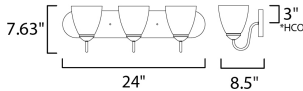

LAMPING

INPUT VOLTAGE : 120V
BULB : 3 x 60W Incandescent E26 Medium , 180W Total
BULB INCLUDED : (Not Included)
DIMMABLE : Y
LIGHTING_DIRECTION : Up / Down