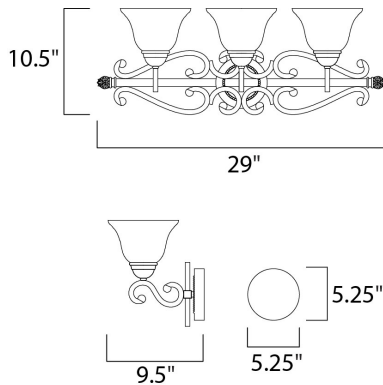

PRODUCT DESCRIPTION

This decorative classic in Oil Rubbed Bronze finish is both dramatic and subtle, with or without shades.

MEASUREMENTS

DIMENSION : 29" W x 10.5" H x 9.5" Ext
 BACK PLATE : 5.35" W x 5.35" H
 HANGING WEIGHT : 7.01 lb