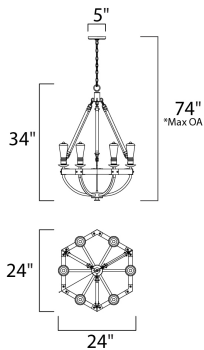

*max overall height

MEASUREMENTS

- DIMENSION : 24" L x 24" W x 34" H
- MAX OAH : 74" OAH
- CANOPY : 5" W x 0.75" H x 5" L
- HANGING WEIGHT : 10.12 lb

LAMPING

- INPUT VOLTAGE : 120V
- LUMENS : 0 Rated
- BULB : 6 x 60W Incandescent E26 Medium , 360W Total
- BULB INCLUDED : (Not Included)
- DIMMABLE : Yes