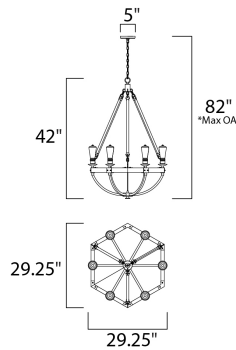

\*max overall height

**MEASUREMENTS**

- DIMENSION : 29.25" L x 29.25" W x 42" H
- MAX OAH : 82" OAH
- CANOPY : 5" W x 0.75" H x 5" L
- HANGING WEIGHT : 14.52 lb

**LAMPING**

- INPUT VOLTAGE : 120V
- LUMENS : 0 Rated
- BULB : 6 x 60W Incandescent E26 Medium , 360W Total
- BULB INCLUDED : (Not Included)
- DIMMABLE : Yes