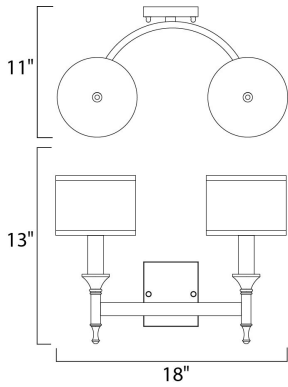

MEASUREMENTS

DIMENSION : 18" W x 13" H x 11" Ext
 MAX OAH : 4.3" W x 5.12" H
 HANGING WEIGHT : 4.4 lb

LAMPING

INPUT VOLTAGE : 120V
 LUMENS : 0 Rated
 BULB : 2 x 60W Incandescent E12 Candelabra , 120W Total
 BULB INCLUDED : (Not Included)
 DIMMABLE : Yes