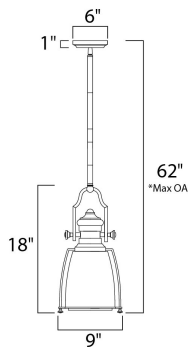

\*max overall height

**MEASUREMENTS**

- DIMENSION : 9" L x 9" W x 18" H
- MAX OAH : 62" OAH
- CANOPY : 6" W x 1" H x 6" L
- HANGING WEIGHT : 6.6 lb

**LAMPING**

- INPUT VOLTAGE : 120V
- LUMENS : 1,150 Rated
- BULB : 1 x 60W Incandescent E26 Medium , 60W Total
- BULB INCLUDED : (Not Included)
- DIMMABLE : Yes