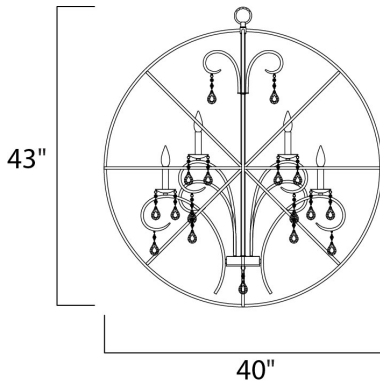

PRODUCT DESCRIPTION

A spherical frame of metal surround a simple line chandelier draped in crystal for a transitional style that fits any interior design. Orbit is available in 2 sizes and 2 finishes, Oil Rubbed Bronze with Cognac crystal and a combo finish of Anthracite and Polished Nickel with Clear crystal.

MEASUREMENTS

DIMENSION : 40" L x 40" W x 43.5" H
 MAX OAH : 79.5" OAH
 CANOPY : 5" W x 1" H x 5" L
 HANGING WEIGHT : 22.05 lb

LAMPING

INPUT VOLTAGE : 120V
 LUMENS : 0 Rated
 BULB : 12 x 40W Incandescent E12 Candelabra , 480W Total
 BULB INCLUDED : (Not Included)
 DIMMABLE : Yes

FINISHES OPTION

-  Anthracite / Polished Nickel
-  Oil Rubbed Bronze

MATERIAL

Steel + Crystal

RATINGS

cULus
 Dry Location

ADDITIONAL

ADJUSTABLE
 OPERATING TEMPERATURE:
 -20°C (-4°F), 40°C (104°F)