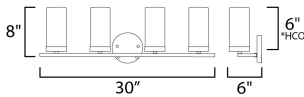

LAMPING

INPUT VOLTAGE : 120V
BULB : 4 x 60W Incandescent E12 Candelabra , 240W Total
BULB INCLUDED : (Not Included)
DIMMABLE : Yes
LIGHTING_DIRECTION : Up