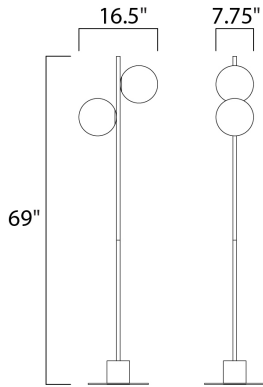

MEASUREMENTS

DIMENSION : 16.5" L x 7.75" W x 69" H
 HANGING WEIGHT : 24.2506 lb

LAMPING

INPUT VOLTAGE : 120V
 LUMENS : 0 Rated
 BULB : 2 x 60W Incandescent E12 Candelabra , 120W Total
 BULB INCLUDED : (Not Included)
 DIMMABLE : Yes