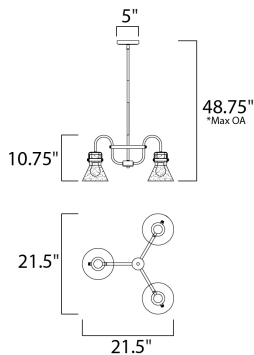

ADDITIONAL

OPERATING TEMPERATURE:
-20°C (-4°F), 40°C (104°F)

*max overall height

MEASUREMENTS

- DIMENSION : 21.5" L x 21.5" W x 10.75" H
- MAX OAH : 48.75" OAH
- CANOPY : 5" W x 0.75" H x 5" L
- HANGING WEIGHT : 7.7 lb
- WIRE LENGTH : 120"