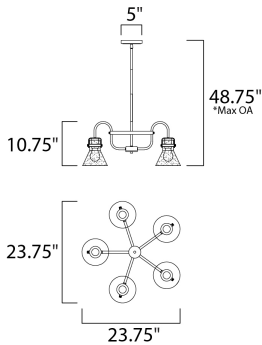

**ADDITIONAL**

OPERATING TEMPERATURE:  
-20°C (-4°F), 40°C (104°F)

**MEASUREMENTS**

- DIMENSION : 23.75" L x 23.75" W x 10.75" H
- MAX OAH : 48.75" OAH
- CANOPY : 5" W x 0.75" H x 5" L
- HANGING WEIGHT : 11 lb
- WIRE LENGTH : 120"