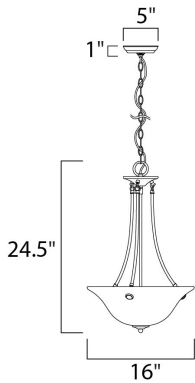

MEASUREMENTS

DIMENSION : 16" L x 16" W x 24.5" H
 HANGING WEIGHT : 6.17 lb

LAMPING

INPUT VOLTAGE : 120V
 LUMENS : 3,450 Rated
 BULB : 3 x 60W Incandescent E26 Medium , 180W Total
 BULB INCLUDED : (Not Included)
 DIMMABLE : Yes
 COLOR_TEMP : 2700K