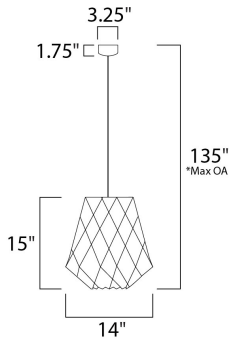

*max overall height

MEASUREMENTS

DIMENSION : 14" L x 14" W x 15" H
 MAX OAH : 145" OAH
 CANOPY : 3.25" W x 1.75" H x 3.25" L
 HANGING WEIGHT : 2.41 lb

LAMPING

INPUT VOLTAGE : 120V
 LUMENS : 0 Rated
 BULB : 1 x 60W Incandescent E26 Medium , 60W Total
 BULB INCLUDED : (Not Included)
 DIMMABLE : Yes