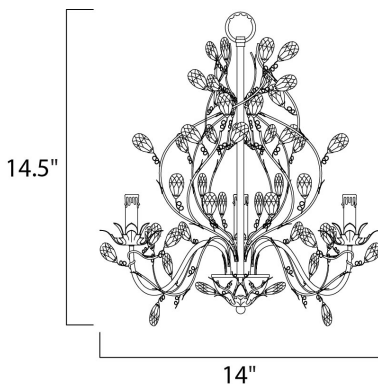

**MEASUREMENTS**

DIMENSION : 14" L x 14" W x 14.5" H  
 HANGING WEIGHT : 4.3 lb

**LAMPING**

INPUT VOLTAGE : 120V  
 LUMENS : 2,016 Rated  
 BULB : 3 x 60W Incandescent E12 Candelabra , 180W Total  
 BULB INCLUDED : (Not Included)  
 DIMMABLE : Yes

**FINISHES OPTION**

- Etruscan Gold
- Oil Rubbed Bronze

**MATERIAL**

Steel

**RATINGS**

cULus  
 Dry Location

**ADDITIONAL**

RATED LIFE 1500 Hours  
 OPERATING TEMPERATURE:  
 -20°C (-4°F), 40°C (104°F)