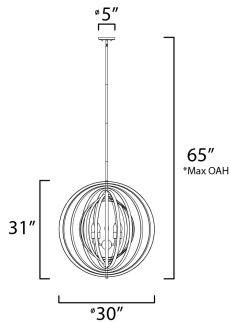

**PRODUCT DESCRIPTION**

A fun and unique design the features numerous concentric rings finished Black on the outside and Gold on the inside that pivot from a center point. The rings can be configured from completely flat to full repeated symmetry and anything in between to allow flexibility in the design.

\*max overall height

**MEASUREMENTS**

- DIMENSION : 30" L x 30" W x 30.75" H
- MAX OAH : 75.5" OAH
- CANOPY : 5" W x 0.75" H x 5" L
- HANGING WEIGHT : 20.7 lb

**LAMPING**

- INPUT VOLTAGE : 120V
- BULB : 5 x 60W Incandescent E12 Candelabra , 300W Total
- BULB INCLUDED : (Not Included)
- DIMMABLE : Y

**FINISHES OPTION**

-  Black / Gold
- Polished Nickel / Black

**MATERIAL**

Steel

**RATINGS**

cULus  
Dry Location

**ADDITIONAL**

SLOPE: 90  
OPERATING TEMPERATURE:  
-20°C (-4°F), 40°C (104°F)