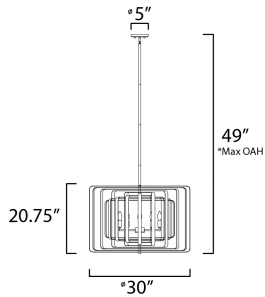

**PRODUCT DESCRIPTION**

A fun and unique design the features numerous concentric rings finished Black on the outside and Gold on the inside that pivot from a center point. The rings can be configured from completely flat to full repeated symmetry and anything in between to allow flexibility in the design.

\*max overall height

**MEASUREMENTS**

- DIMENSION : 30" L x 30" W x 20.25" H
- MAX OAH : 65" OAH
- CANOPY : 5" W x 0.75" H x 5" L
- HANGING WEIGHT : 20.7 lb

**LAMPING**

- INPUT VOLTAGE : 120V
- BULB : 5 x 60W Incandescent E12 Candelabra , 300W Total
- BULB INCLUDED : (Not Included)
- DIMMABLE : Y

**FINISHES OPTION**

-  Black / Gold
- Polished Nickel / Black

**MATERIAL**

Steel

**RATINGS**

cULus  
Dry Location

**ADDITIONAL**

SLOPE: 90  
OPERATING TEMPERATURE:  
-20°C (-4°F), 40°C (104°F)